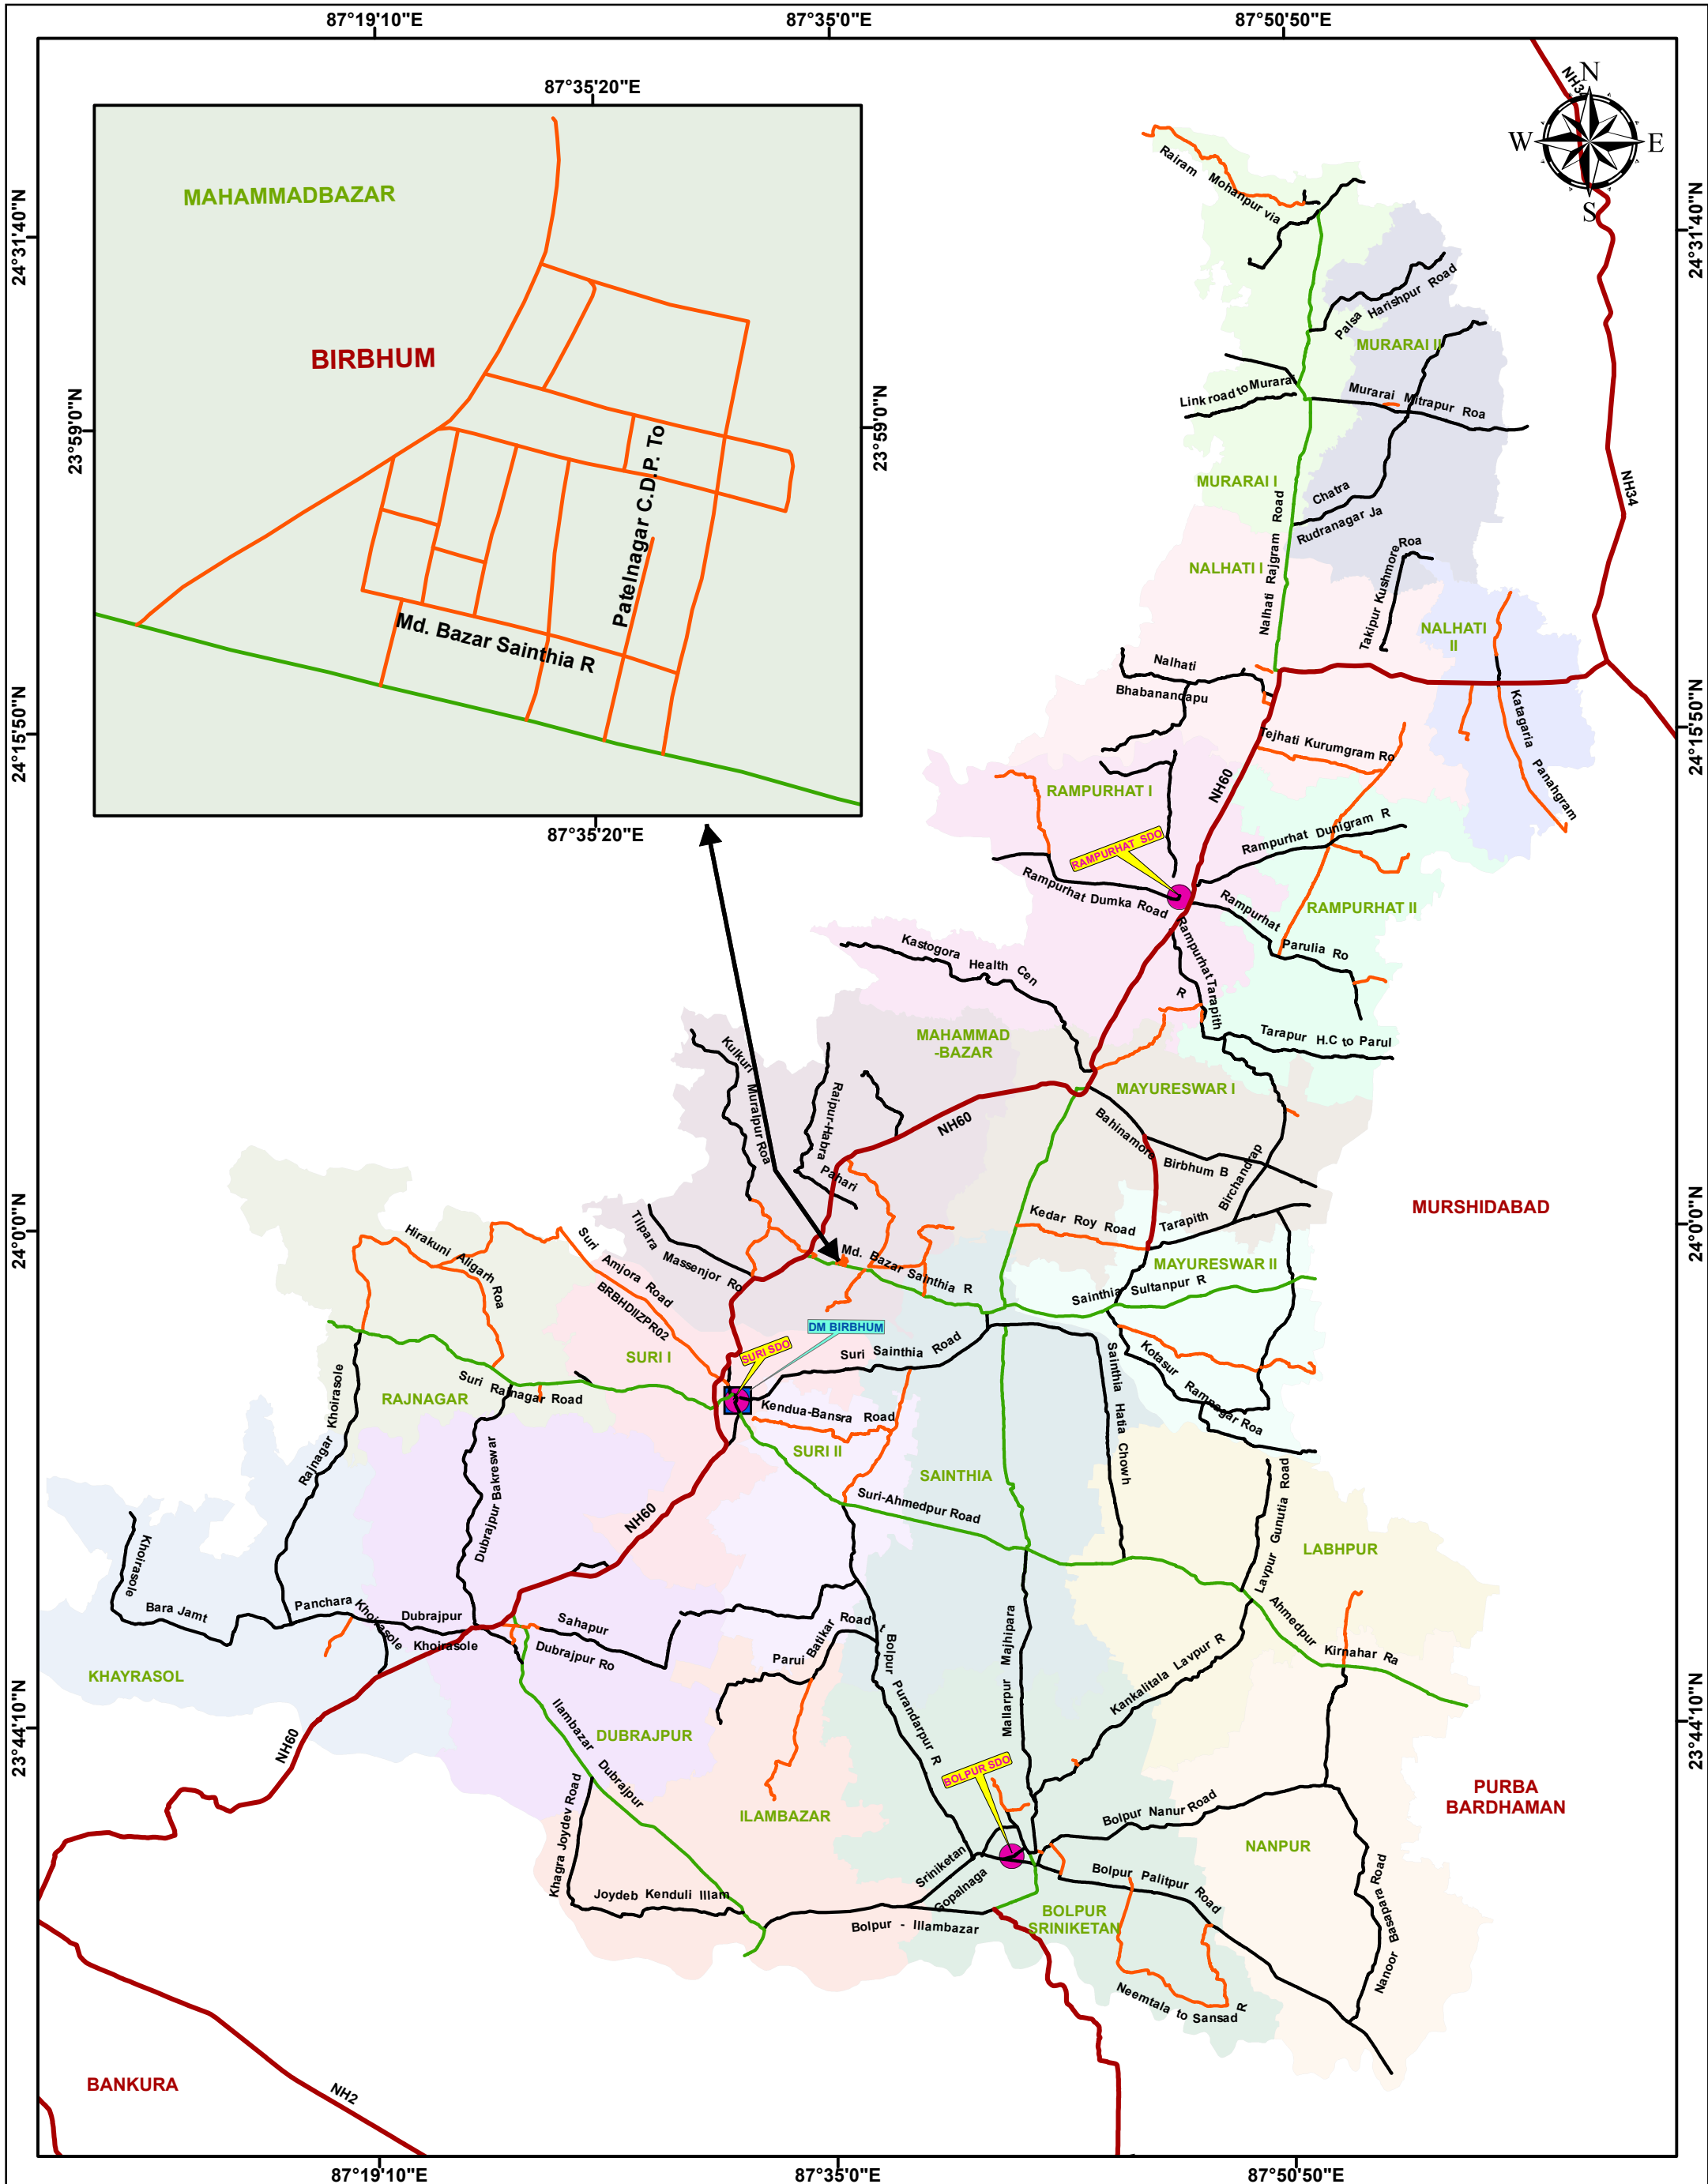

# BIRBHUM

## LEGEND

	NATIONAL HIGHWAY		SUB-DIVISION OFFICE
	STATE HIGHWAY		DM OFFICE
	MAJOR DISTRICT ROAD		DISTRICT
	RURAL ROAD		

1:50000

Kilometers